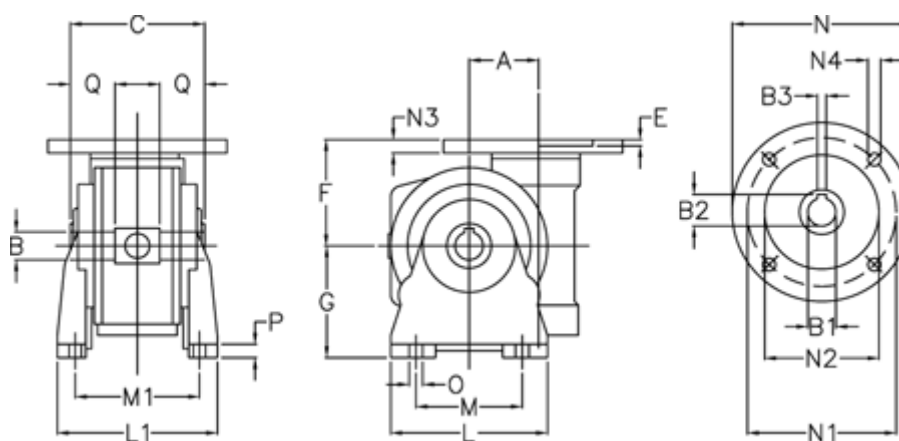

Data Sheet

Article number: 3902044035327
Description: Worm gear
VF 44-V-35-71B5

Measures

A	= 44.6	G	= 72	N3	= 10.5
B	= 18 H7	L	= 90	N4	= 9.5
B1 E7	= 14	L1	= 98	O	= 8.5
B2	= 16.3	M	= 52	P	= 10
B3 H9	= 5	M1	= 81	Q	= 24.5
C	= 64	N	= 160		
E	= 2	N1	= 130		
F	= 65	N2	= 110		